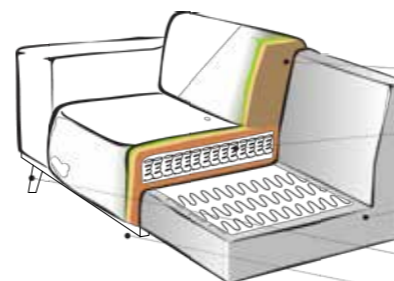

STATEMENT

extra comfort

Koudschuim
vulling

Bonell
springveren zitting